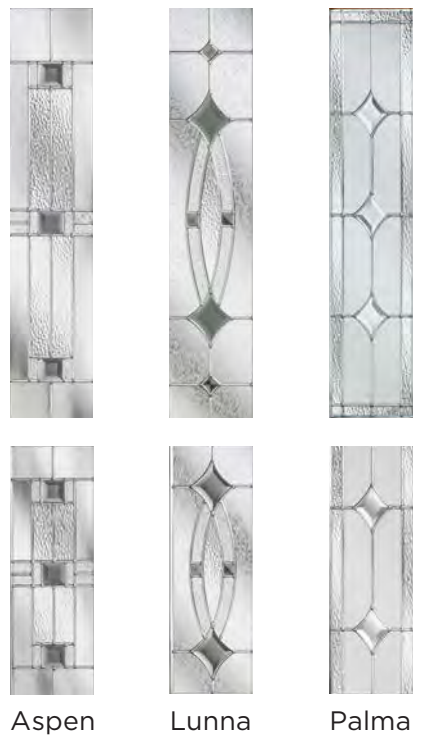

Smooth, steel effect cassette

Aspen Lunna Palma