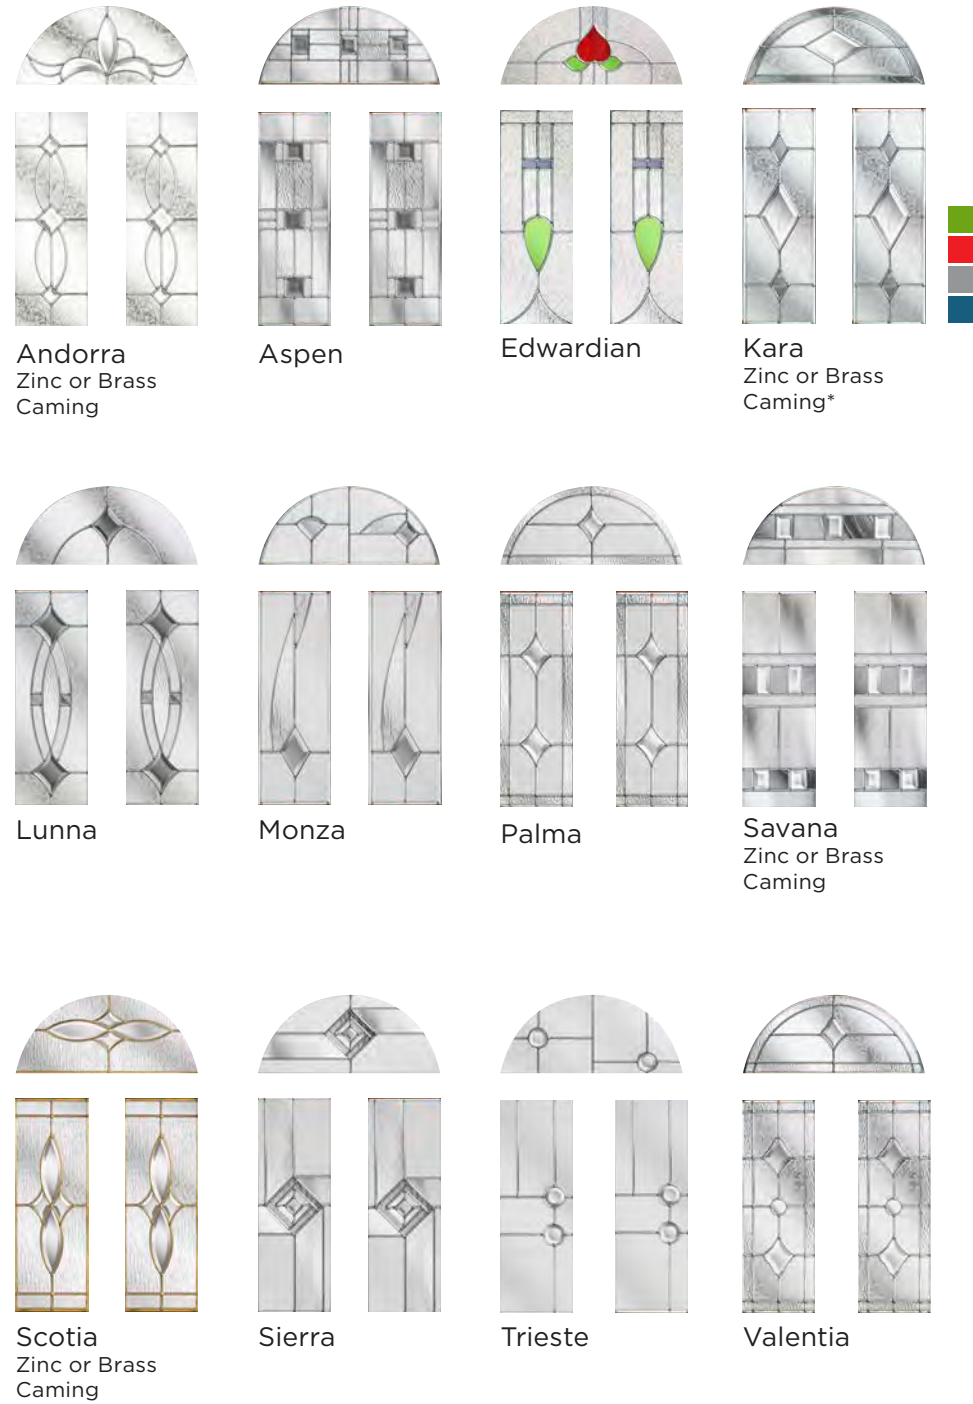

Enhance your entrance...

Personalise the front of your home with a doormat. Welcome your guests and keep your floors clean!

nxt-gen Esteem

Main image: Distinction Anthracite Grey with Kara Brass glass.

Alternative designs from the Signature Collection:

Esteem Arch Esteem Brow

most popular style

nxt-gen Eclat

Main image: Porcelain Blue with Palma glass.

New 2022 colour

perfect colour match rain deflectors

nxt-gen Eclat Arch

Main image: Distinction
Steel Blue with Andorra
Zinc glass.