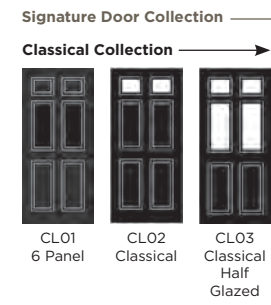

Andorra
Zinc or Brass
Caming

Aspen

Lunna

Palma

Discover the full range of
colours and glass at
door-designer.co.uk.

Full Door Range

a door for every home

Distinction Doors reserve the right to alter and remove door styles and specifications without prior notice.