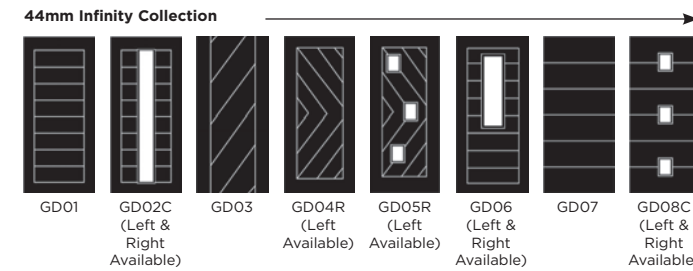

Andorra
Zinc or Brass
Caming

Aspen

Lunna

Palma

Discover the full range of
colours and glass at
door-designer.co.uk.

Full Door Range

a door for every home

Distinction Doors reserve the right to alter and remove door styles and specifications without prior notice.