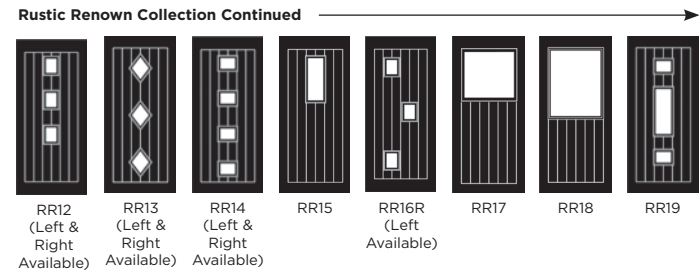

Andorra
Zinc or Brass
Caming

Aspen

Lunna

Palma

Discover the full range of
colours and glass at
door-designer.co.uk.

Full Door Range

a door for every home

Distinction Doors reserve the right to alter and remove door styles and specifications without prior notice.