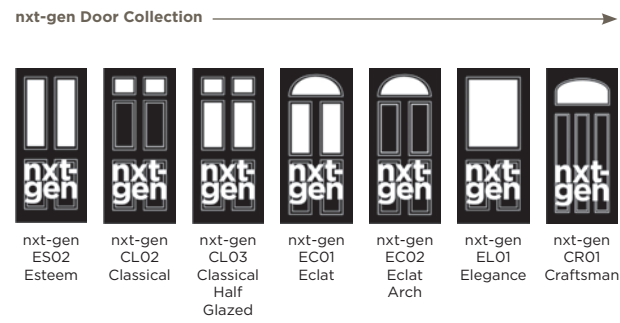

Andorra
Zinc or Brass
Caming

Aspen

Lunna

Palma

Discover the full range of
colours and glass at
door-designer.co.uk.

Full Door Range

a door for every home

Distinction Doors reserve the right to alter and remove door styles and specifications without prior notice.

*nxt-gen Craftsman available in White, Distinction Anthracite Grey and Bespoke only

Cassette available in one steel effect colour offering on the internal **and external face. The cassette is not available in any other colours.