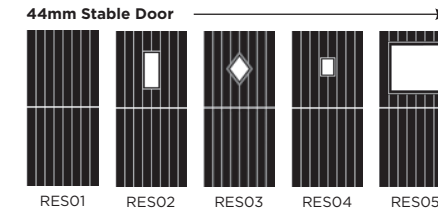

Full Door Range

a door for every home

Distinction Doors reserve the right to alter and remove door styles and specifications without prior notice.