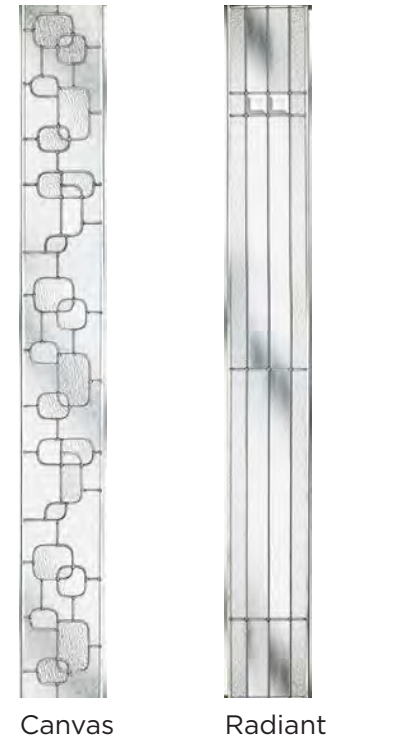

C12 with Radiant glass
Left and right available

Canvas Radiant