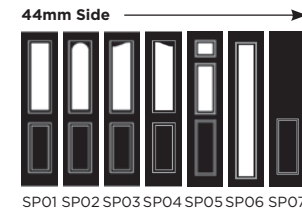

Full Door Range

a door for every home

Distinction Doors reserve the right to alter and remove door styles and specifications without prior notice.