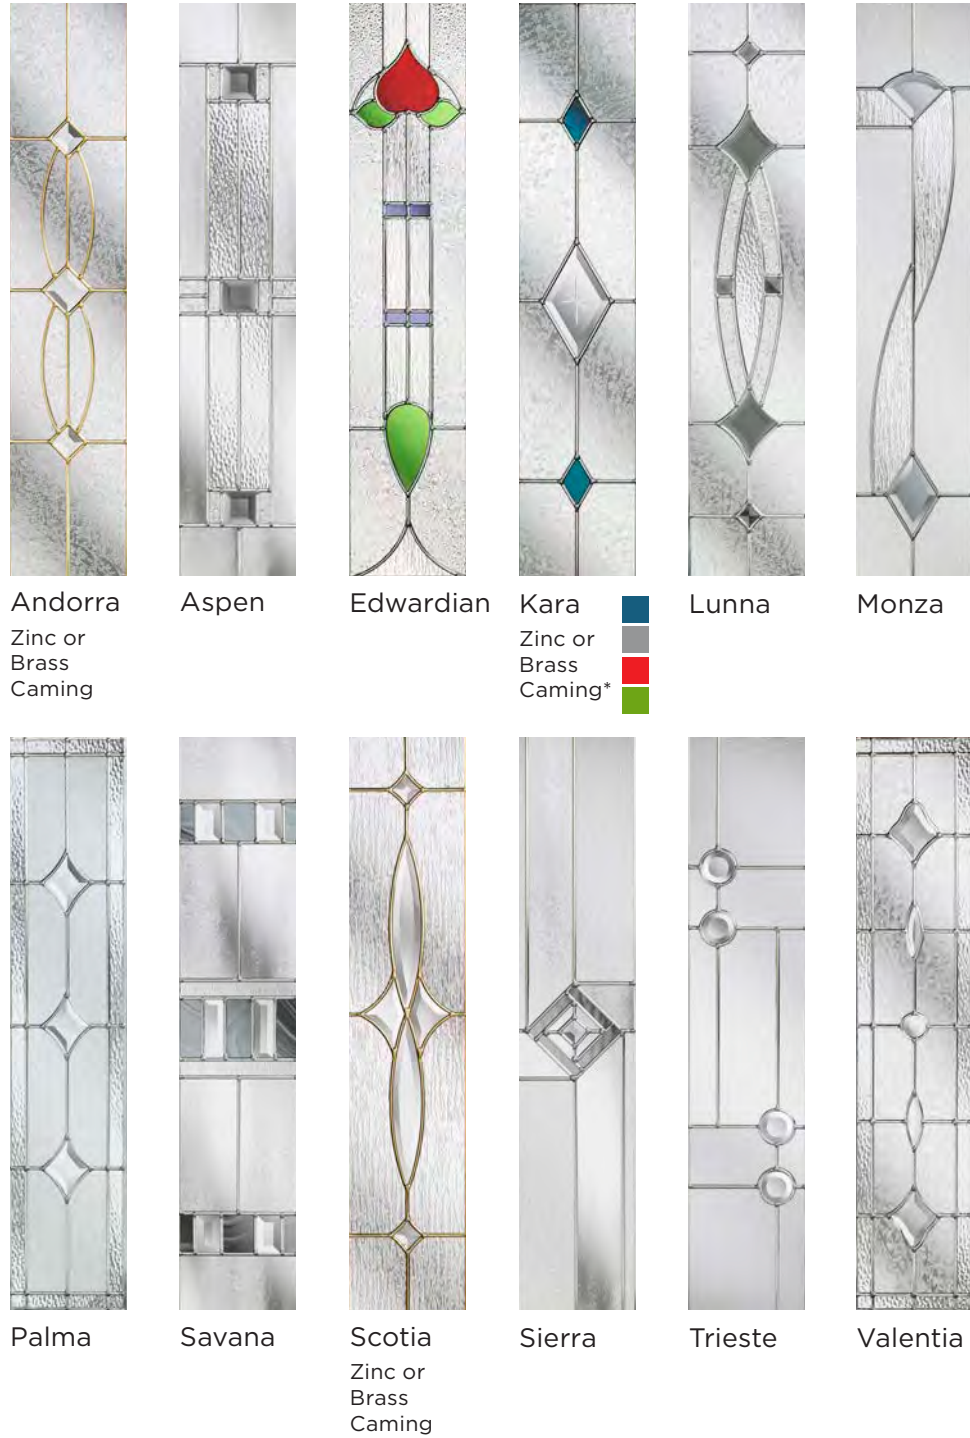

nxt-gen Esteem

Main image: Distinction Anthracite Grey with Kara Brass glass.