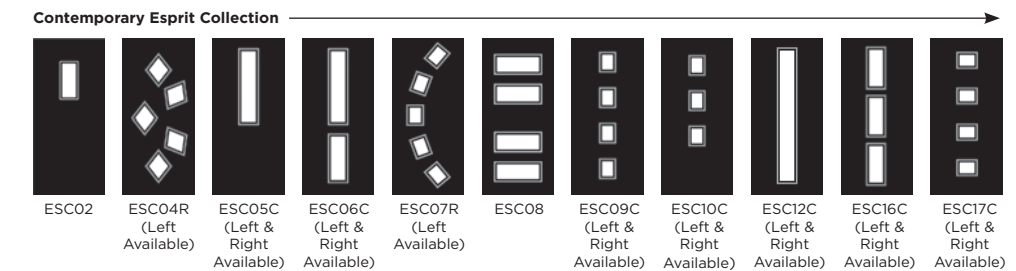

Andorra
Zinc or Brass
Caming

Aspen

Lunna

Palma

Discover the full range of
colours and glass at
door-designer.co.uk.

Full Door Range

a door for every home

Distinction Doors reserve the right to alter and remove door styles and specifications without prior notice.