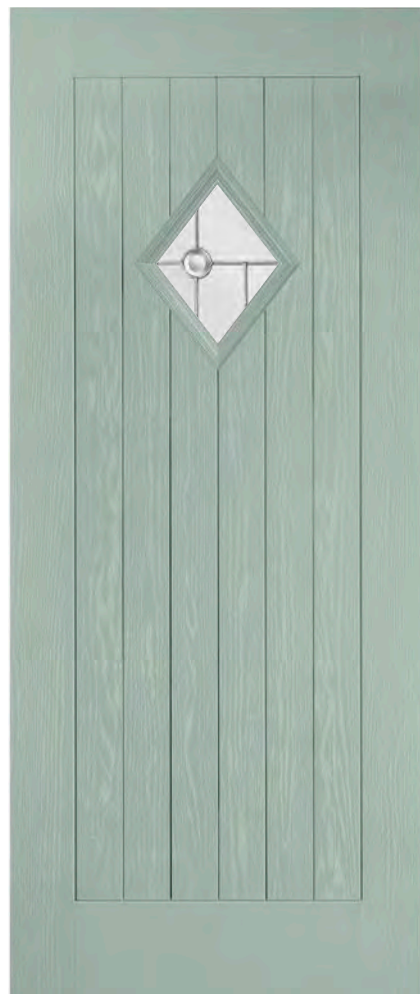

Rustic Renown Diamond
Trieste glass

traditional
cottage
charm