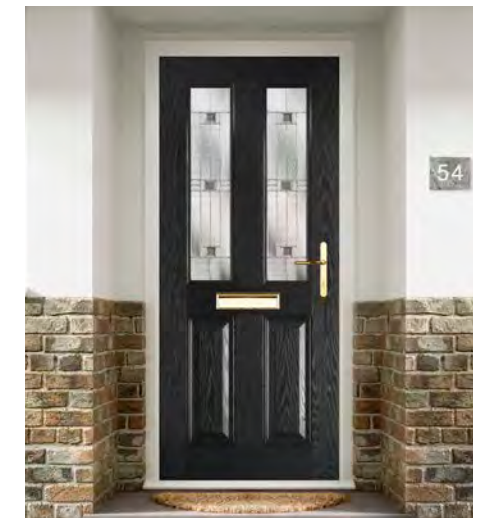

4 Panel 6 Panel Flush Cottage Esteem

Classical Classical Half Glazed Eclat Eclat Arch Elegance Arch

Elegance Craftsman RE05 REC05 REC25R
Left and centre available

ESC07R Left and Cottage style available
ESC09C Left, right and Cottage style available
ESC12C Left, right and Cottage style available
ESC19 Cottage style available
ESC22 Cottage style available