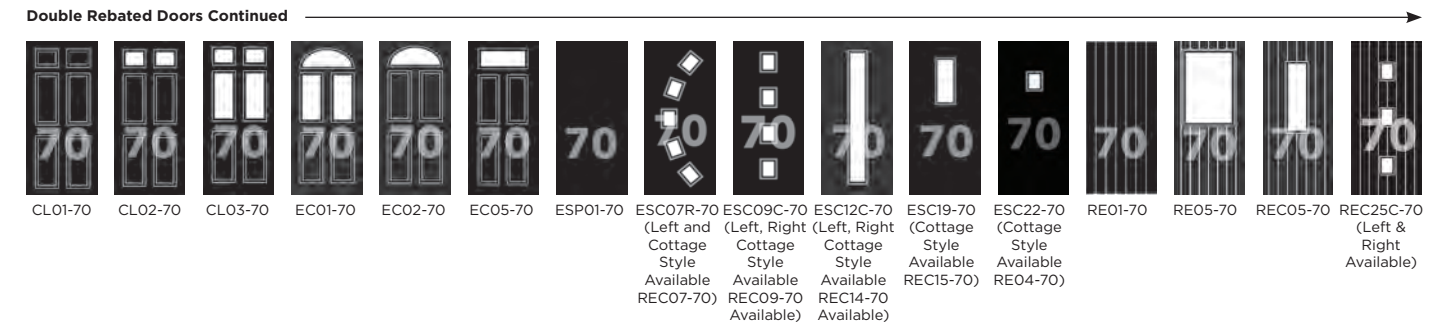

Andorra
Zinc or Brass
Caming

Aspen

Lunna

Palma

Discover the full range of
colours and glass at
door-designer.co.uk.

Full Door Range

a door for every home

Distinction Doors reserve the right to alter and remove door styles and specifications without prior notice.