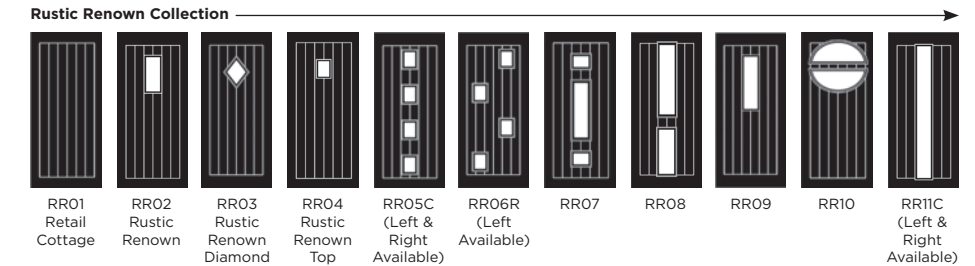

Andorra
Zinc or Brass
Caming

Aspen

Lunna

Palma

Discover the full range of
colours and glass at
door-designer.co.uk.

Full Door Range

a door for every home

Distinction Doors reserve the right to alter and remove door styles and specifications without prior notice.