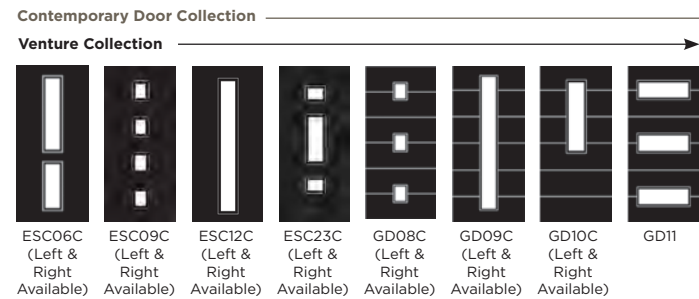

Full Door Range

a door for every home

Distinction Doors reserve the right to alter and remove door styles and specifications without prior notice.