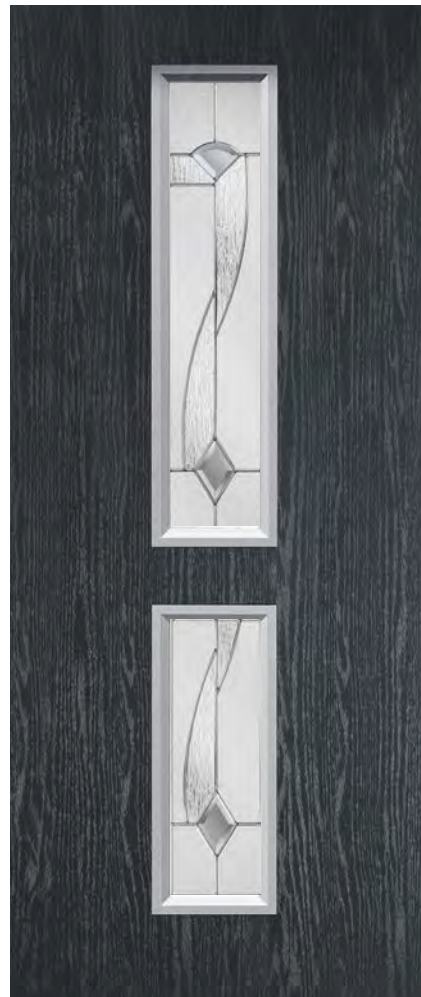

Venture Collection

The new Venture Collection is available in eight new door styles. The smooth, steel effect contemporary cassettes bring modern and continental flair.

Main image: Distinction Steel Blue with Radiant Glass.

C06 with Monza glass
Left, centre and right available