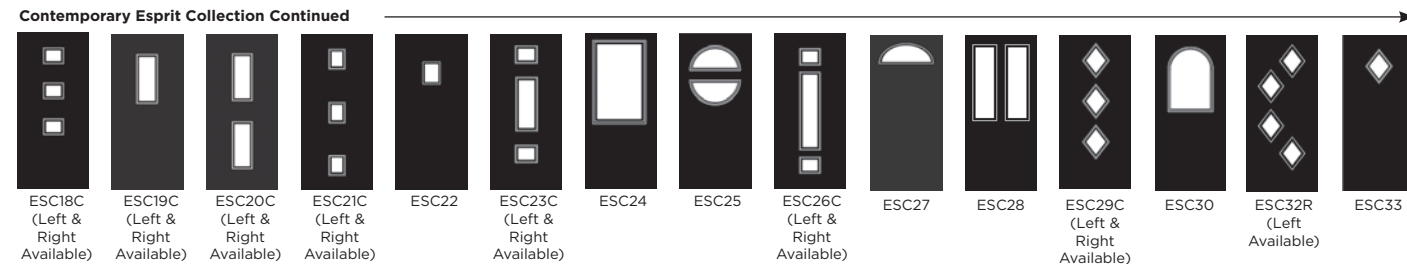

Andorra
Zinc or Brass
Caming

Aspen

Lunna

Palma

Discover the full range of
colours and glass at
door-designer.co.uk.

Full Door Range

a door for every home

Distinction Doors reserve the right to alter and remove door styles and specifications without prior notice.