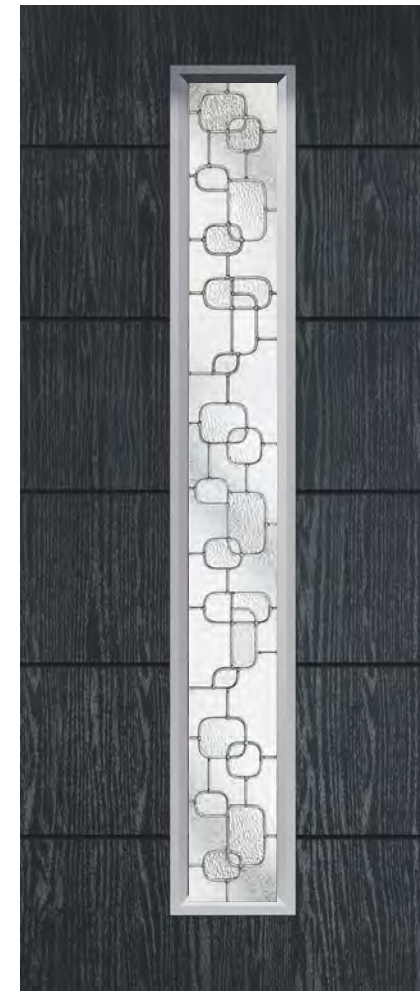

GD09 with Canvas glass
Left, centre and right available