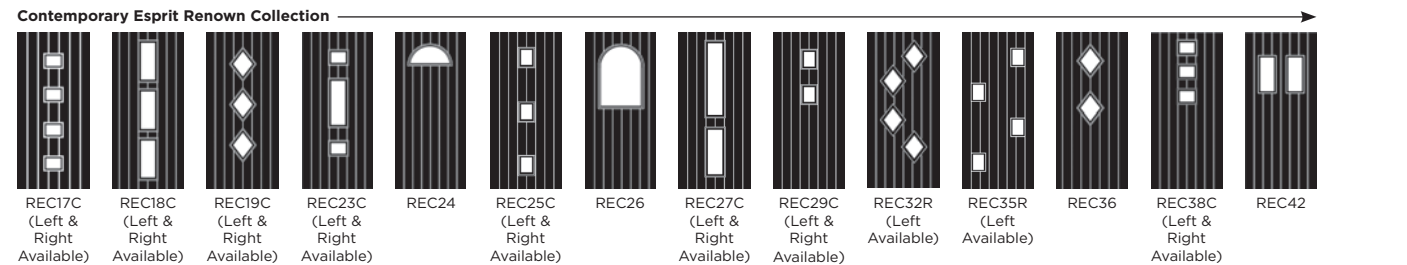

Andorra
Zinc or Brass
Caming

Aspen

Lunna

Palma

Discover the full range of
colours and glass at
door-designer.co.uk.

Full Door Range

a door for every home

Distinction Doors reserve the right to alter and remove door styles and specifications without prior notice.