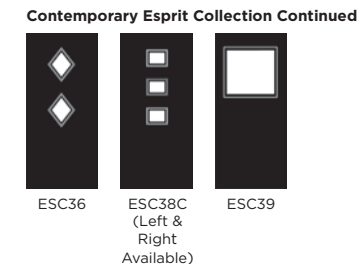

Andorra
Zinc or Brass
Caming

Aspen

Lunna

Palma

Discover the full range of
colours and glass at
door-designer.co.uk.

Full Door Range

a door for every home

Distinction Doors reserve the right to alter and remove door styles and specifications without prior notice.