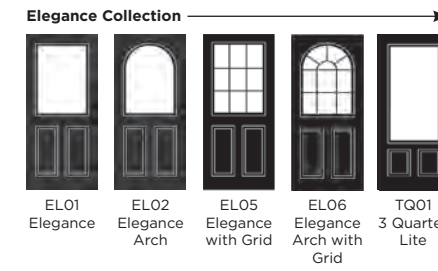

Andorra
Zinc or Brass
Caming

Aspen

Lunna

Palma

Discover the full range of
colours and glass at
door-designer.co.uk.

Full Door Range

a door for every home

Distinction Doors reserve the right to alter and remove door styles and specifications without prior notice.