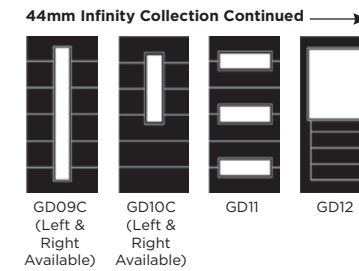

Andorra
Zinc or Brass
Caming

Aspen

Lunna

Palma

Discover the full range of
colours and glass at
door-designer.co.uk.

Full Door Range

a door for every home

Distinction Doors reserve the right to alter and remove door styles and specifications without prior notice.