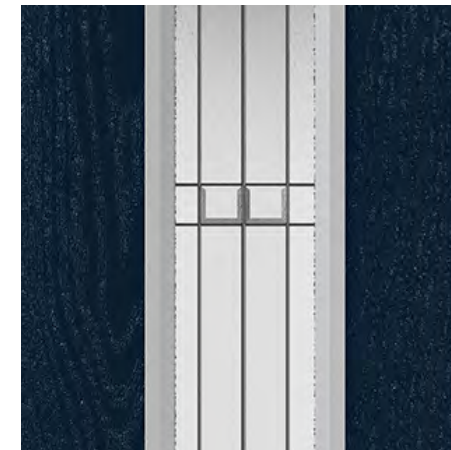

Venture Collection

Designed to elevate and enhance the Contemporary door range, the new Venture Collection is available in eight new door styles. The smooth, steel effect contemporary cassettes bring modern and continental flair.

Contemporary range:

Venture Collection	48
Infinity	52
Esprit	58
Esprit Renown	64

Contemporary

We know that style and security are no longer mutually exclusive. That's why we have great pleasure in introducing you to our contemporary door styles.

This range takes how you think a front door should look and flips it, offering grooves, wood-grain effect and playful glass configurations to create statement door styles.

Then, dial up or down with one of our bespoke colours.

Remember you can choose a colour for both inside and out, and they don't need to match! Complete the look with one of our glass designs.

Go on...be bold.

the perfect welcome home