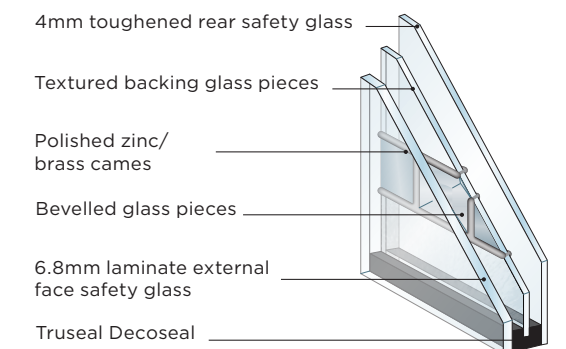

Glass

Features and benefits:

- Decorative triple glazing
- The decorative centre pane is sealed within the unit therefore, it is protected from dust and weathering
- Easy to clean
- 6.8mm glass laminated as standard
- 50mm units available for 70mm doors
- Glass patterns may vary
- Slight bubbles, lines and surface imperfections are all characteristics of glass. They are not to be considered as defects as they add character to decorative glass.