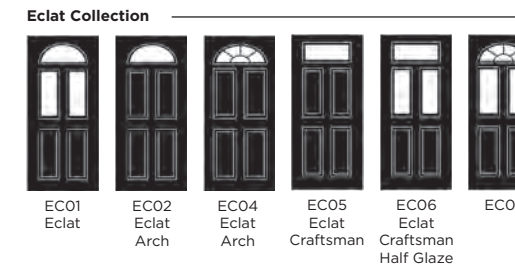

Andorra
Zinc or Brass
Caming

Aspen

Lunna

Palma

Discover the full range of
colours and glass at
door-designer.co.uk.

Full Door Range

a door for every home

Distinction Doors reserve the right to alter and remove door styles and specifications without prior notice.