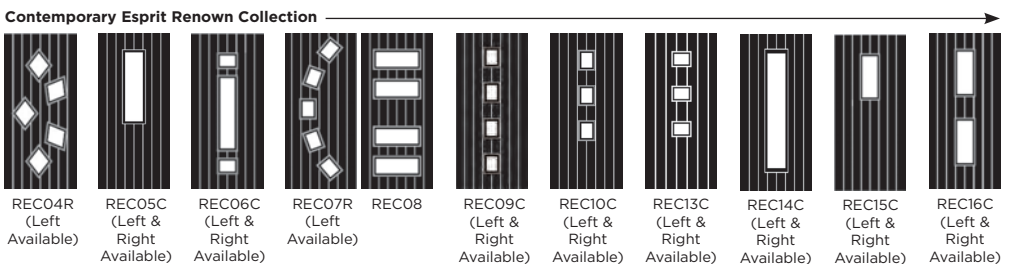

Andorra
Zinc or Brass
Caming

Aspen

Lunna

Palma

Discover the full range of
colours and glass at
door-designer.co.uk.

Full Door Range

a door for every home

Distinction Doors reserve the right to alter and remove door styles and specifications without prior notice.