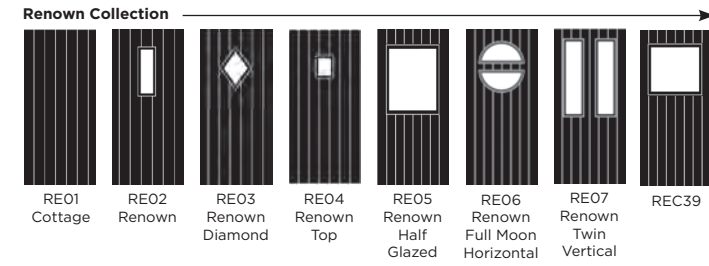

Andorra
Zinc or Brass
Caming

Aspen

Lunna

Palma

Discover the full range of
colours and glass at
door-designer.co.uk.

Full Door Range

a door for every home

Distinction Doors reserve the right to alter and remove door styles and specifications without prior notice.